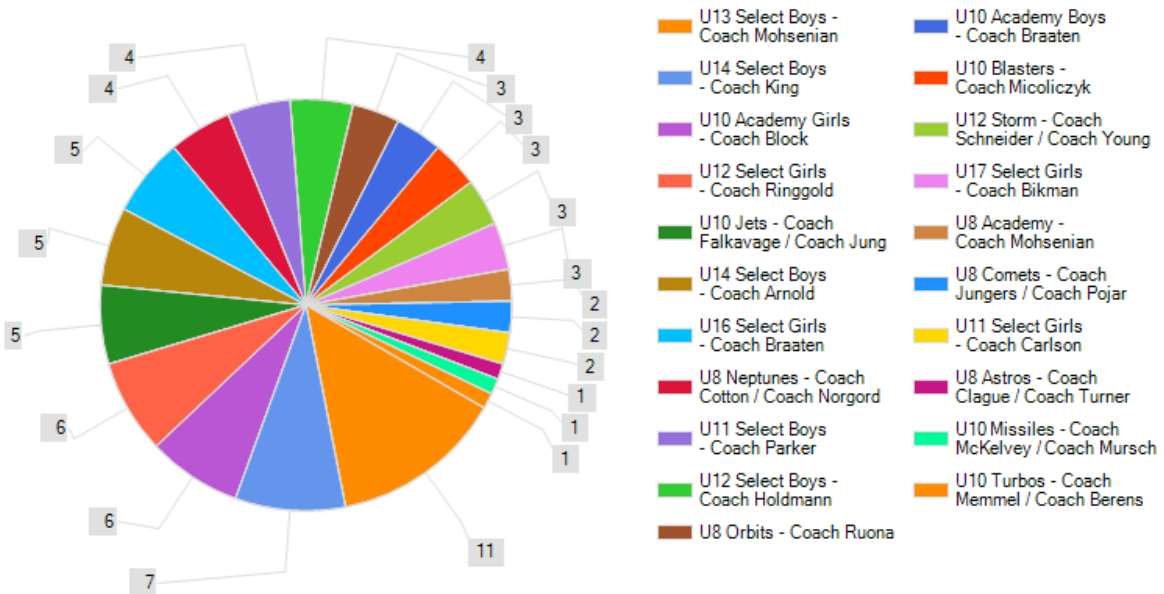

3) Survey Information

81 Online Responses via Survey Monkey; Completed by Academy, Select, and Rec parents.

Responses by area:

Rec	23	28%
Academy	11	14%
Select	47	58%

Rick will help with organizing general club comments

Tricia / Don will review comments filtered by Coach / handle as appropriate

Summary – ALL teams

Please select your coach/level: