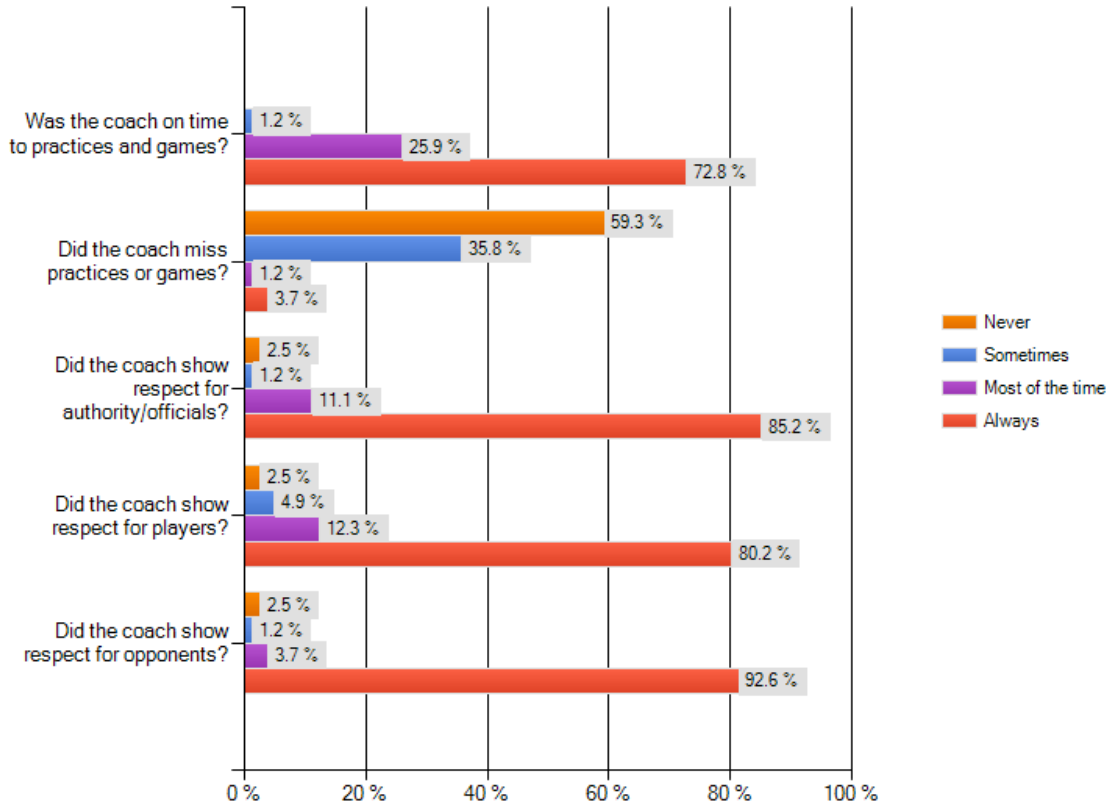

Please rate your son/daughter's coach on the following: